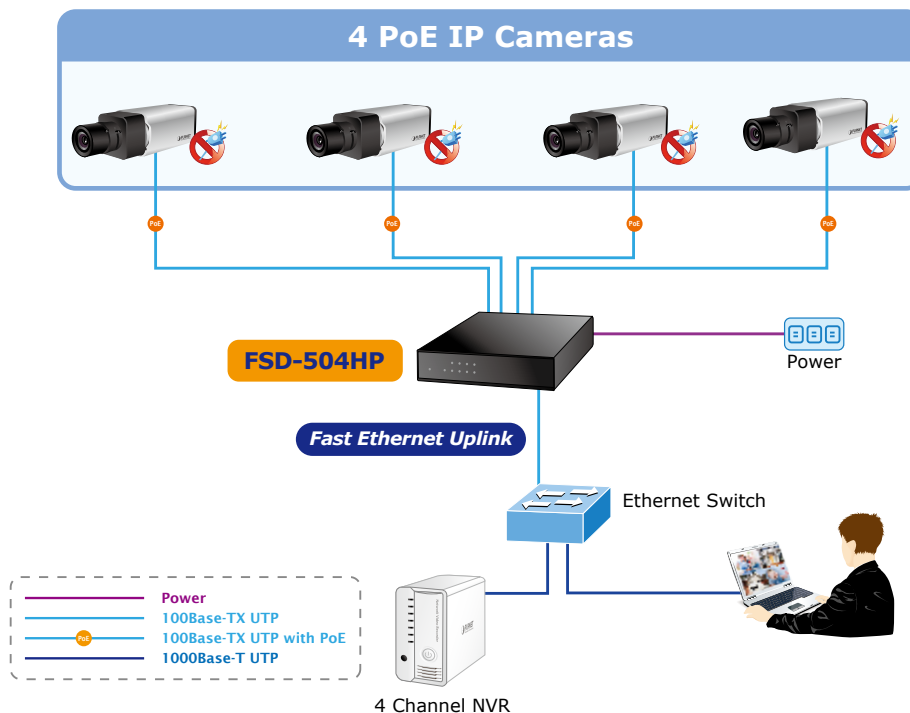

Perfect Combination 4-Port PoE Switch + 4-Ch NVR