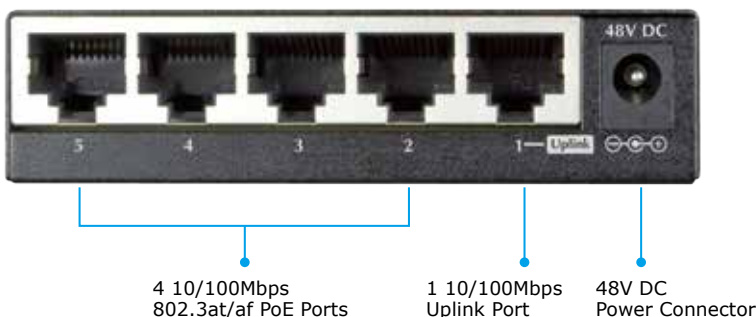

## 4-Port 10/100Mbps 802.3at / af PoE + 1-Port 10/100Mbps Desktop Switch

With **compact, easy and quick deployment** for SOHO / home-use PoE application environment, PLANET has released the FSD-504HP, a brand-new desktop size 802.3at / af PoE Switch. The FSD-504HP's advanced features are as follows:

- 4-port PoE, 60-watt PoE budget
- One 10/100Mbps uplink port
- Compact desktop palm size design

### Centralized Power Distribution for Small Ethernet Networking

The FSD-504HP is a **4-port 10/100Mbps 802.3at/af Power over Ethernet + 1-port Fast Ethernet Switch** with a total PoE budget of **60 watts**, which is an ideal solution to meeting the demand for sufficient PoE power for network applications. The four 802.3at / af PoE ports provide PoE power injector function which is able to drive 2 IEEE 802.3at compliant powered devices or 4 IEEE 802.3af compliant powered devices. The FSD-504HP also provides a simple, cost-effective and non-blocking wire-speed performance. It comes with a compact palm size metal housing, suitable for the desktop deployment of SOHO or home-use network environment.

### RJ-45 Interface

- Five 10/100Mbps Fast Ethernet ports
  - Four ports support 48V DC power to PoE Powered Device
  - One 10/100Mbps uplink port