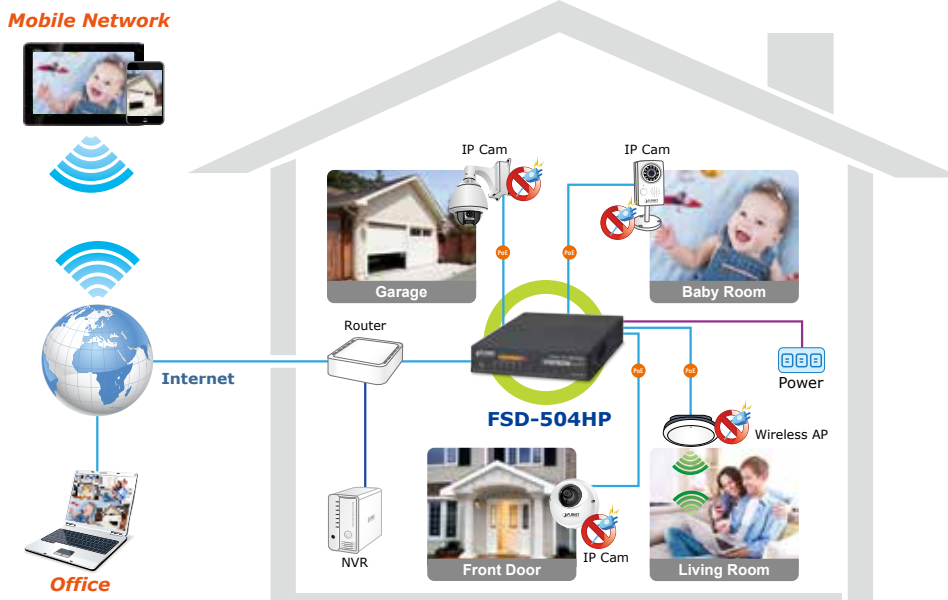

Applications

SOHO / HOME-Use Fast Ethernet PoE Network Deployment

With its expanded home-use feature, the FSD-504HP 802.3at / af PoE Switch helps SOHO / home users to create an integrated data, video, and powered network. The wireless AP and PoE IP camera devices work perfectly with the FSD-504HP, which injects power through the Ethernet cables, thus helping SOHO / home users to build a cost-effective and reliable PoE Networking environment easily.