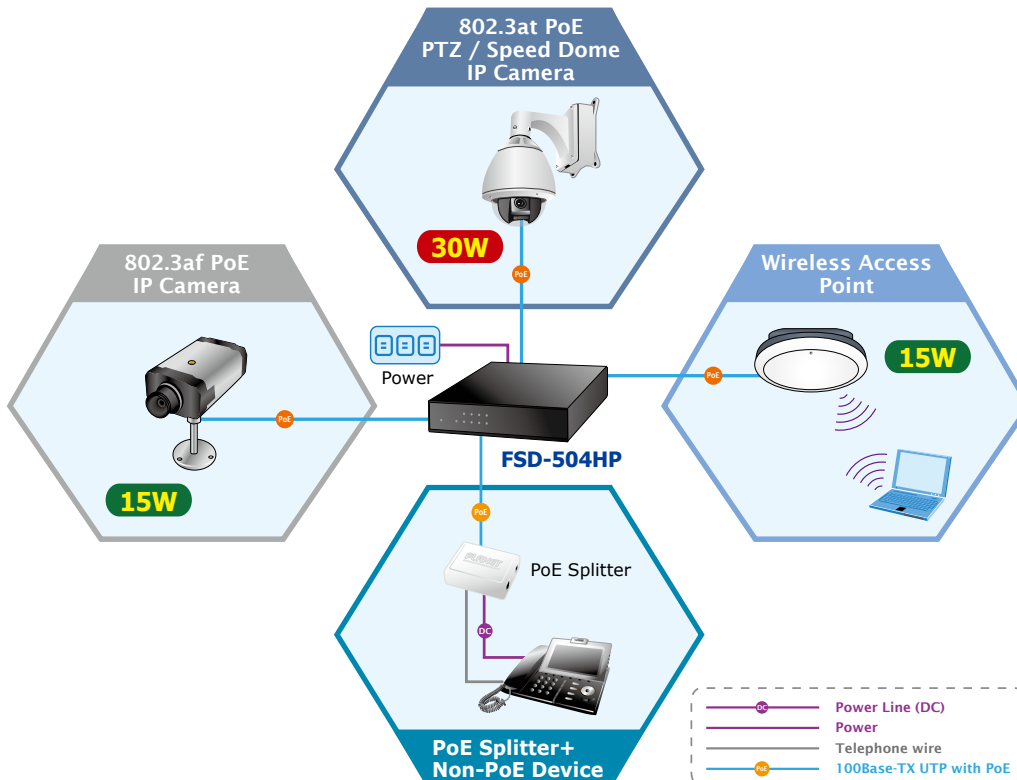

### Hardware

- Desktop palm size
- LED indicators for PoE ready / activity and LINK / ACT
- One DC 48V power jack

*Ideal Solution for SOHO Securing IP Surveillance Infrastructure*

Targeting the growing popular IP surveillance applications, the FSD-504HP 802.3at / af PoE Switch is also positioned as a Surveillance Switch **for quick and easy PoE IP camera deployment with power feeding**. The FSD-504HP supports both 802.3at and 802.3af PoE standards along with 4 10/100Base-TX ports featuring up to 30 watts per RJ-45 copper interface, and 1 extra Fast Ethernet TP interface supporting high speed transmission of surveillance images and videos.

*Easy Cable Connection*

With data switching and power over Ethernet integrated into one unit, the FSD-504HP reduces cabling requirements and eliminates the need for dedicated electrical outlets on the wall, ceiling or any unreachable place. A wire that carries both data and power can lower the installation costs, simplify the installation effort and eliminate the need for electricians or extension cords. With 4 PoE interfaces, the FSD-504HP is ideal for small businesses and workgroups making the deployment of the PoE facility including wireless access points, IP-based surveillance camera and IP phones in any places easier, more efficient and more cost-effective.