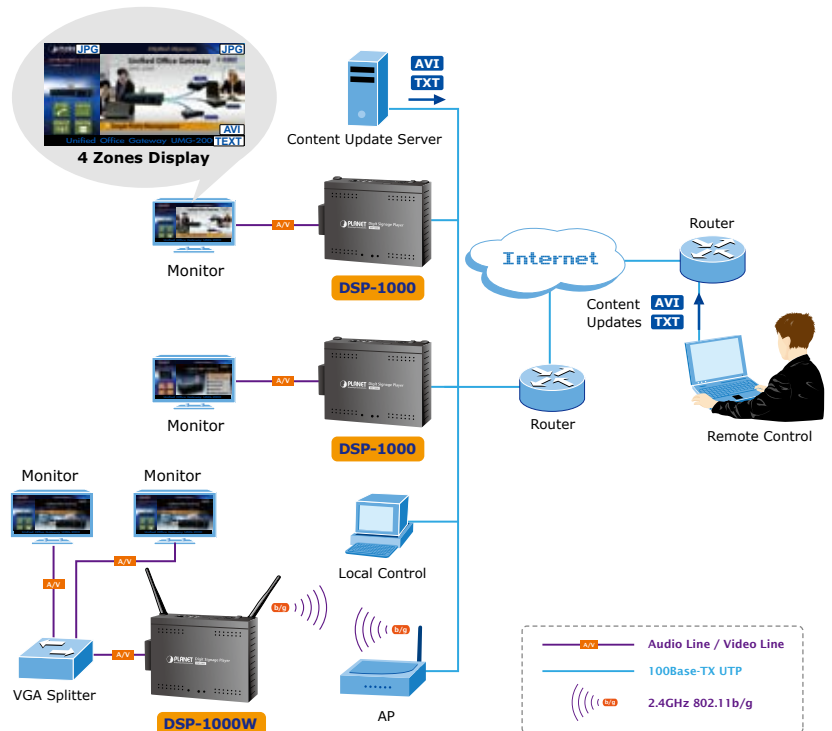

APPLICATIONS